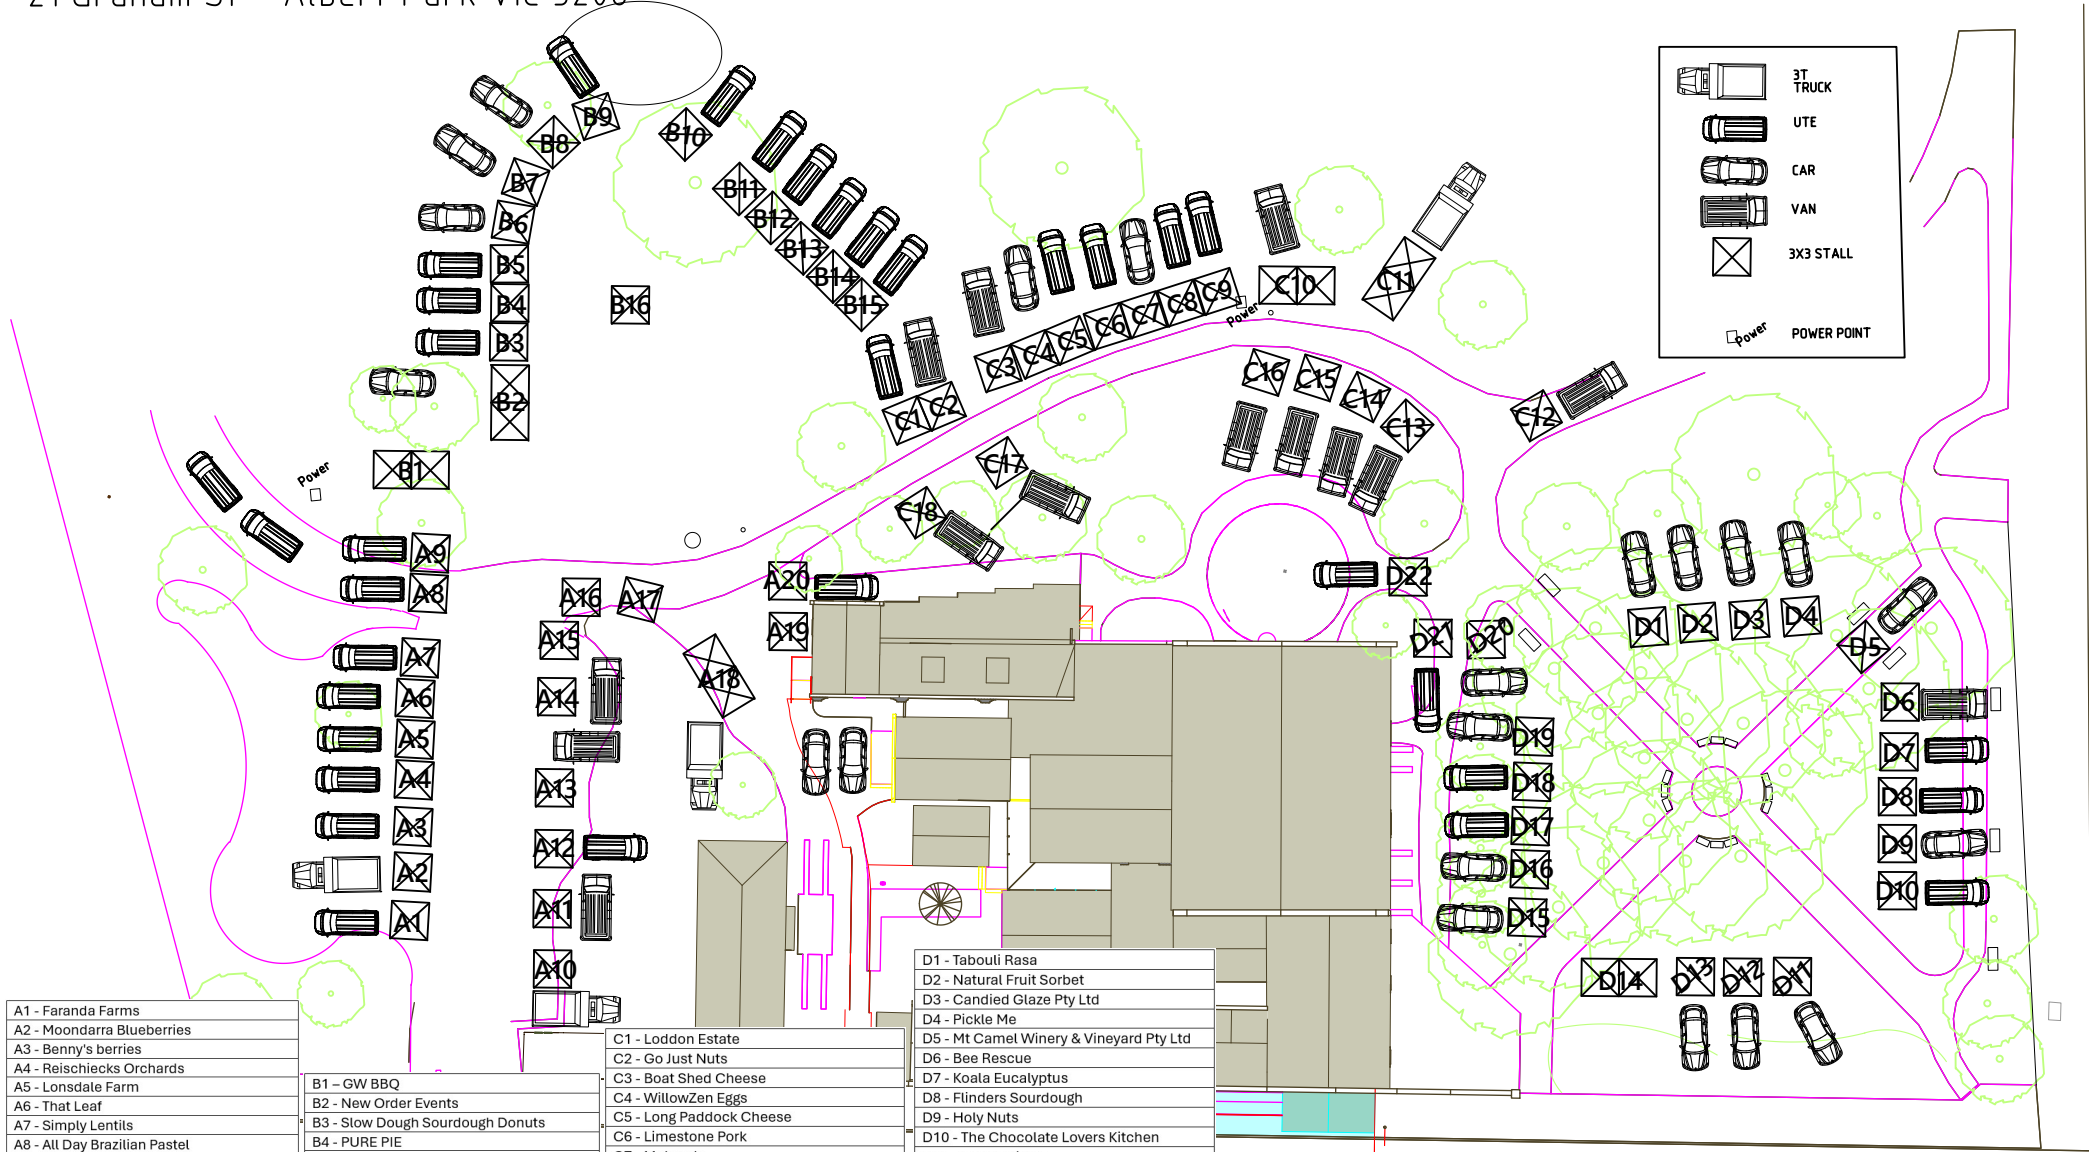

FARMERS MARKET FEBRUARY 2025  
 GASWORKS ARTS PARK  
 21 Graham St - Albert Park VIC 3206

A1 - Faranda Farms
A2 - Moondarra Blueberries
A3 - Benny's berries
A4 - Reischicks Orchards
A5 - Lonsdate Farm
A6 - That Leaf
A7 - Simply Lentils
A8 - All Day Brazilian Pastel
A9 - Organic Sunrise
A10 - Oz fresh herbs
A11 - Rose Creek Estate
A12 - Gippstand Strawberries/Mushrooms
A13 - Jonella Farm
A14 - Spud Sisters
A15 - Goldfields Farmhouse
A16 - The Bark Bakery
A17 - Lisa Bakes 100
A18 - Remi's Patch
A19 - Stone Age Staples
A20 - Inner West Swedish Bakery

B1 - GW BBQ
B2 - New Order Events
B3 - Slow Dough Sourdough Donuts
B4 - PURE PIE
B5 - Take Me Home
B6 - Bite Me Fine Foods
B7 - Turkish star foods
B8 - Bellarine Distillery
B9 - Golden Plains Honey
B10 - Schulz Organic Dairy
B11 - Sensational Berries
B12 - Acide
B13 - LardAss Butter
B14 - Bellarine Smokehouse
B15 - Red Home Pantry
B16 - Fleurs de Lyonville

C1 - Loddon Estate
C2 - Go Just Nuts
C3 - Boat Shed Cheese
C4 - WillowZen Eggs
C5 - Long Paddock Cheese
C6 - Limestone Pork
C7 - Mr Lamb
C8 - Cham Cham Sauce
C9 - Lakes Entrance Wild Catch/YV Caviar
C10 - Plenty Valley Produce
C11 - J & L Fruit 4 U
C12 - Danny Boy Distillery
C13 - Great Ocean Road Vitality
C14 - Big Tree Distillery
C15 - Chasney Estate
C16 - Down Under Mushroom
C17 - Tamarind Tree Gourmet Sauces
C18 - Just Sweets